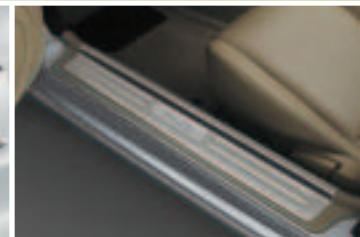

Stainless Steel Scuff Plates